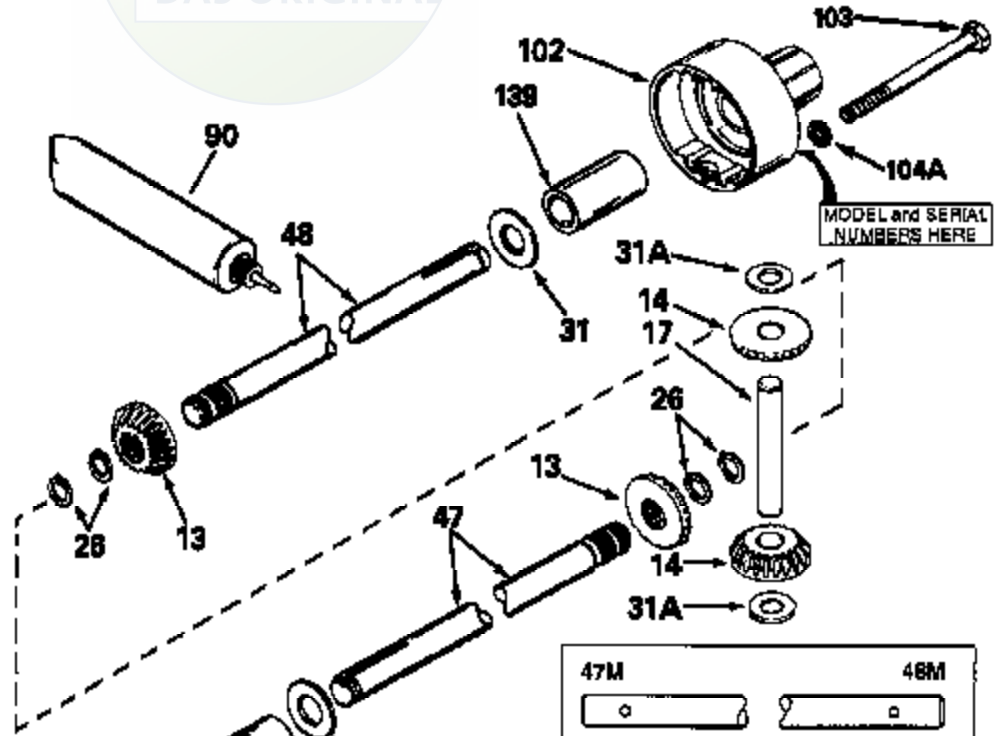

JOIST

SICHER IST DAS:
DAS ORIGINAL

47	48
47A	48A
47B	48B
47C	48C
47D	48D
47E	48E
47H	48H
47L	48L

47M	48M
47P	48P
47R	48R
47V	48V
47W	48W
47X	48X

Ref #	Part Number	Qty	Description
13	778067		Gear, Bevel (16 teeth)
14	778068		Gear, Pinion (16 teeth)
17	786040		Pin, Drive
26	792018		Ring, Retaining
31	780001		Washer (3/4" ID x 1-1/2" OD x 1/16" t hick)
31A	780096		Washer, Thrust
47E	774317		Axle (22-5/32" long)
48E	774318		Axle (7-5/8" long)
82	786043		Sprocket. No Teeth 54. O.D. 8.823
82	786051		Sprocket. No Teeth 60. O.D. 9.841
82	786070		Sprocket. No Teeth 48. O.D. 7.920
82	786041A		Sprocket. No Teeth 45. O.D. 7.389
82	786042		Sprocket. No Teeth 40. O.D. 6.650
90	788067B	100-161A Peerless	Grease (32 oz. bottle Bentonite greas e)
101	774344		Differential Carrier Hsg (Incl. 137)
102	774345		Differential Carrier Hsg (Incl. 139)
103	792041		Screw, 5/16-18 x 3-3/4"
104A	792061		Washer, Flat, 5/16"
104	792042		Nut, Lock, 5/16-18 (Use as required)
137	780077		Bushing (3/4" ID x 1-1/16" OD x 2-1/1 6" long)
139	780077		Bushing (3/4 ID x 1-1/16" OD x 2-1/16 " long)