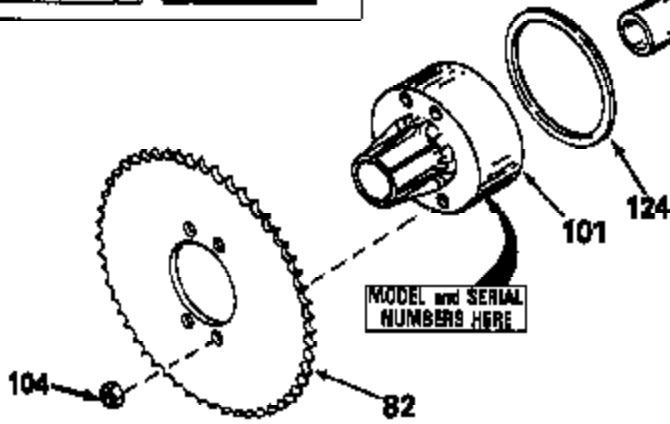

JOIST

SICHER IST DAS:
DAS ORIGINAL

47	48
47A	48A
47B	48B
47C	48C
47D	48D
47E	48E
47H	48H
47L	48L

47M	48M
47P	48P
47R	48R
47V	48V
47W	48W
47X	48X

Ref #	Part Number	Qty	Description
13	778067		Gear, Bevel (16 teeth)
14	778068		Gear, Pinion (16 teeth)
17	786040		Pin, Drive
26	792018		Ring, Retaining
31	780001		Washer (3/4" ID x 1-1/2" OD x 1/16" t hick)
31A	780096		Washer, Thrust
47E	774317		Axle (22-5/32" long)
48E	774318		Axle (7-5/8" long)
82	786043		Sprocket. No Teeth 54. O.D. 8.823
82	786051		Sprocket. No Teeth 60. O.D. 9.841
82	786070		Sprocket. No Teeth 48. O.D. 7.920
82	786041A		Sprocket. No Teeth 45. O.D. 7.389
82	786042		Sprocket. No Teeth 40. O.D. 6.650
90	788067B	100-161A Peerless	Grease (32 oz. bottle Bentonite greas e)
101	774344		Differential Carrier Hsg (Incl. 137)
102	774345		Differential Carrier Hsg (Incl. 139)
103	792041		Screw, 5/16-18 x 3-3/4"
104A	792061		Washer, Flat, 5/16"
104	792042		Nut, Lock, 5/16-18 (Use as required)
137	780077		Bushing (3/4" ID x 1-1/16" OD x 2-1/1 6" long)
139	780077		Bushing (3/4 ID x 1-1/16" OD x 2-1/16 " long)